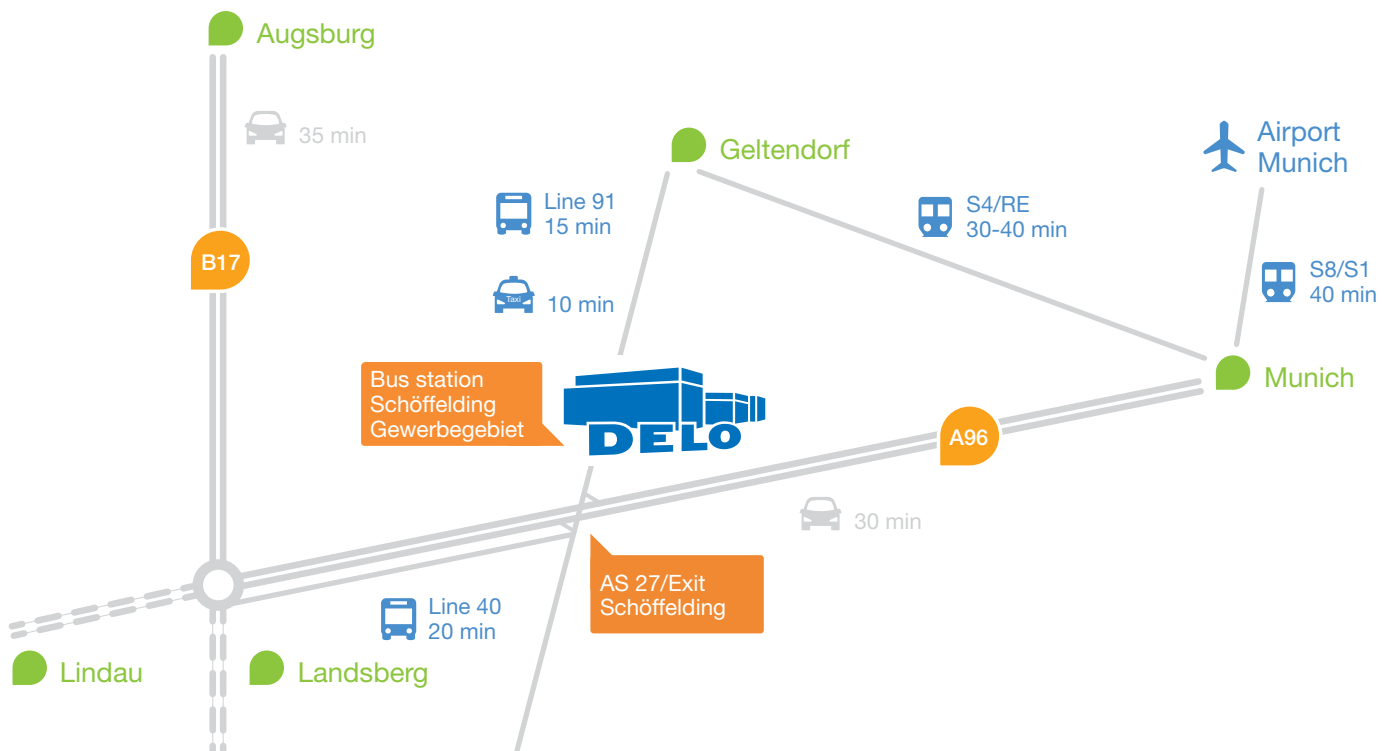

We are looking forward to your visit

How you can find us:

Taxi Bosch in Geltendorf: +49 8193 10 10

Mobile +49 171 190 3109

Taxi Schmidt in Landsberg: +49 8191 33 46 792

Mobile +49 172 890 1005

Train and bus: www.bahn.de

Regionalbus: www.lvg-bus.de

Please follow the rules applicable at DELO:
 Prohibition of photographs, videos, smoking and alcohol.
 For reasons of secrecy, we ask you to place your mobile phones or smart watches in the lockers at reception.

CONTACT

DELO Industrial Adhesives
 Headquarters

► **Germany** · Windach / Munich

..... www.DELO-adhesives.com

ADHESIVES

DISPENSING

CURING

CONSULTING