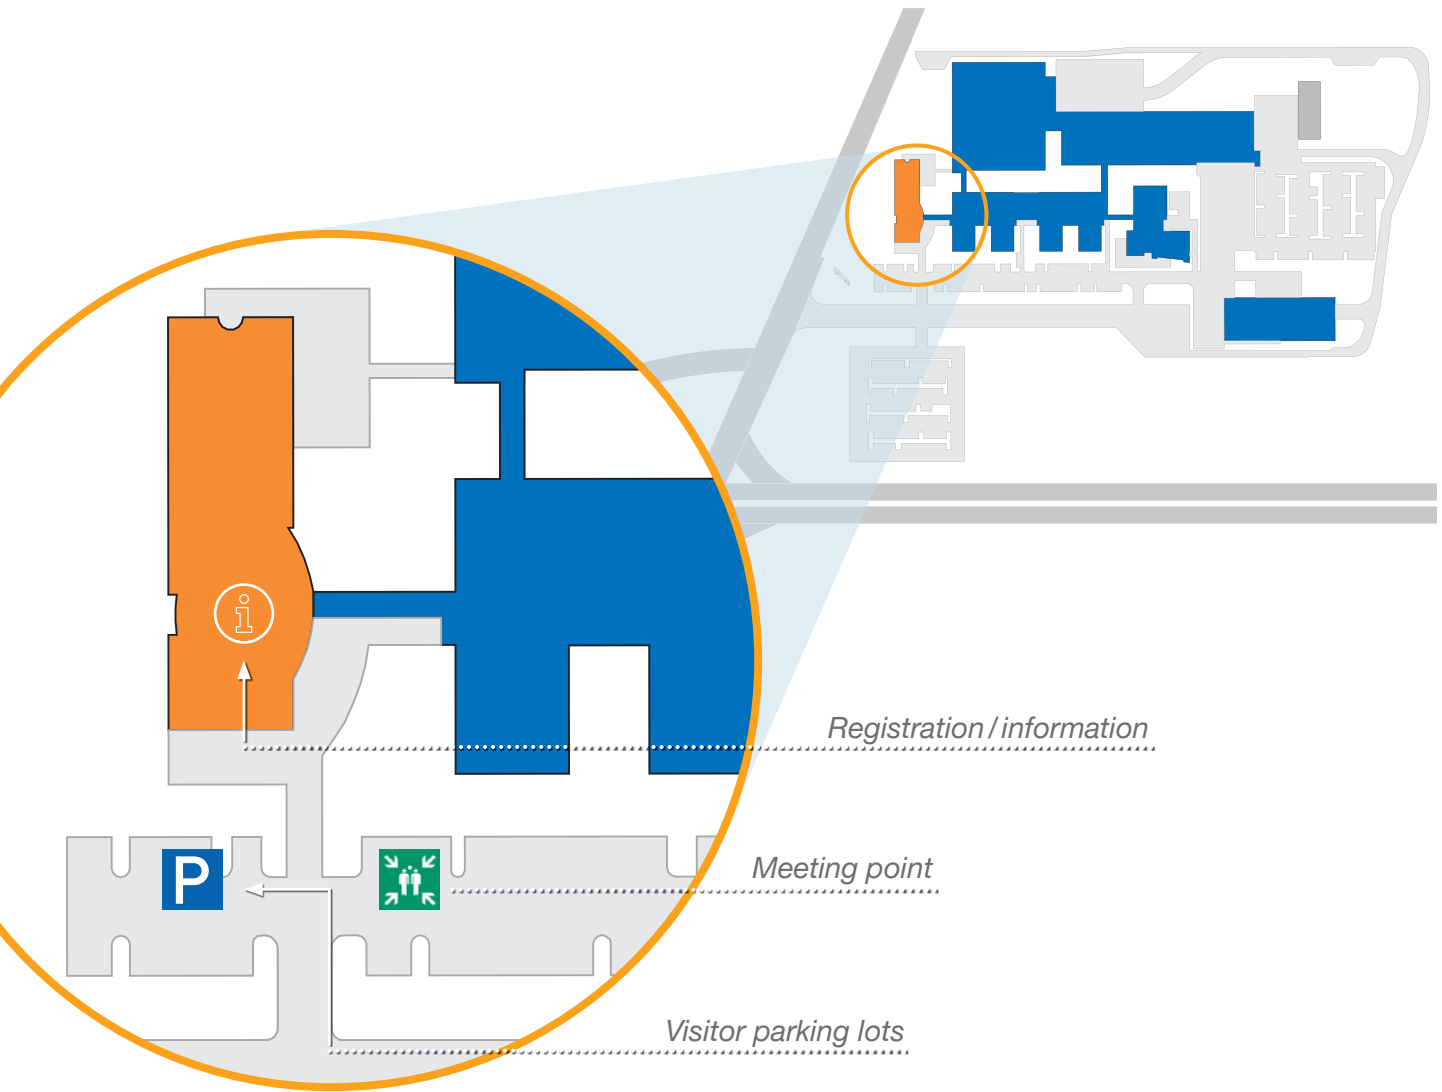

Please follow the rules applicable at DELO:
Prohibition of photographs, videos, smoking and alcohol.
For reasons of secrecy, we ask you to place your mobile phones or smart watches in the lockers at reception.

CONTACT

DELO Industrial Adhesives
Headquarters

► **Germany** · Windach / Munich . . . . .

..... www.DELO-adhesives.com

ADHESIVES

DISPENSING

CURING

CONSULTING

DELO