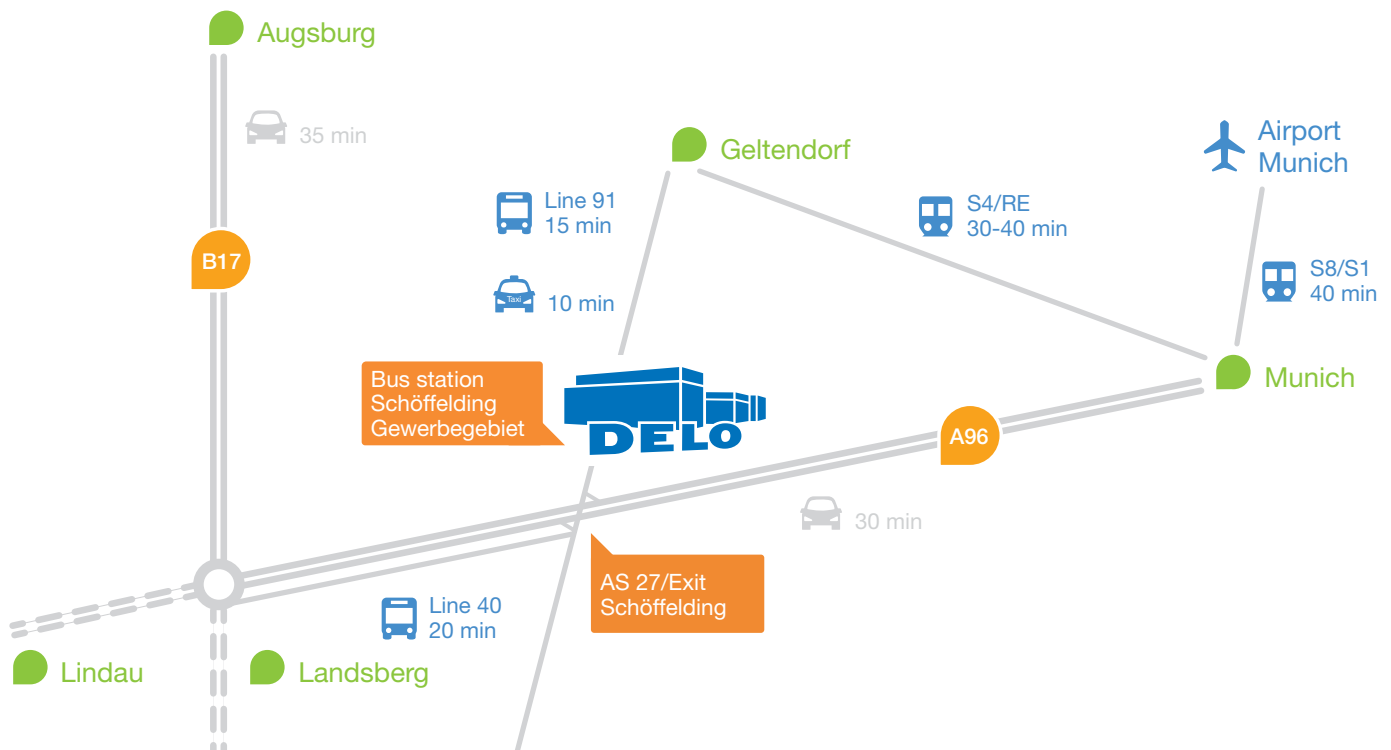

We are looking forward to your visit

How you can find us:

 DELO-Allee 1, 86949 Windach +49 8193 9900-0 www.DELO.de

 Taxi Bosch in Geltendorf: +49 8193 10 10 Mobil +49 171 190 3109
Taxi Schmidt in Landsberg: +49 8191 94 49 49 Mobil +49 172 890 1005

 Train and bus: www.bahn.de
Regional bus: www.lvg-bus.de

Please follow the rules applicable at DELO:
Prohibition of photographs, videos, smoking and alcohol.

CONTACT

DELO Industrial Adhesives
Headquarters

► Germany · Windach / Munich ... : www.DELO-adhesives.com

ADHESIVES

DISPENSING

CURING

CONSULTING

DELO